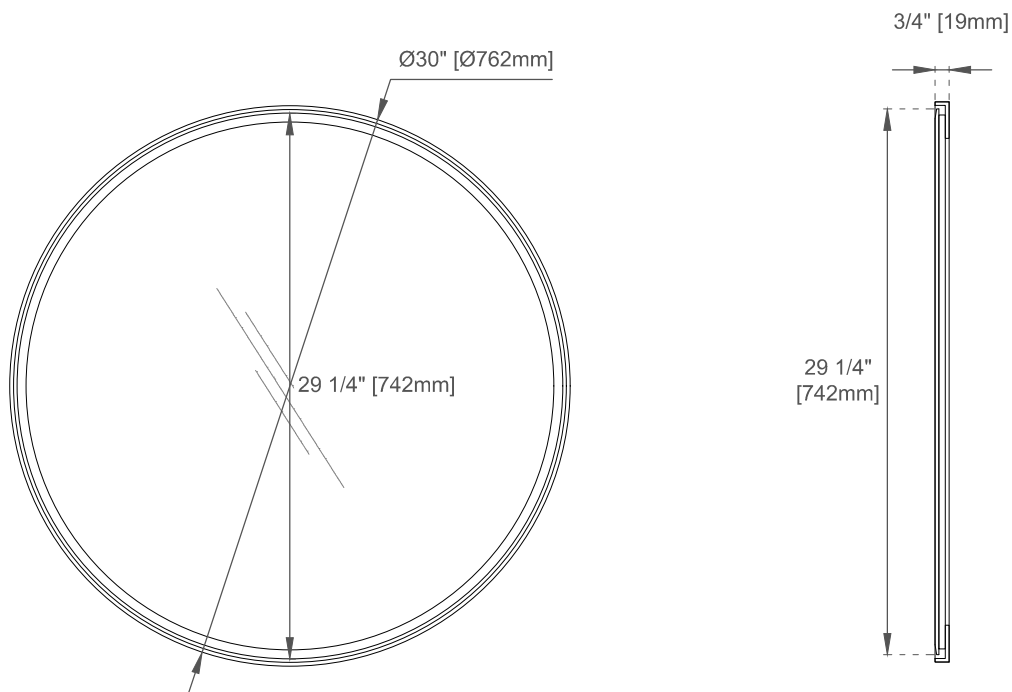

# 30" Rohe Round Mirror

**JAMES MARTIN**  
VANITIES™

715-MR30-CB / 715-MR30-MB

---

## Features

Materials

Hardware Material: 201 Stainless Steel

Panels: Plywood

Bevel on Mirror: 1/2"

## Dimension

Width:30"

Depth:3/4"

Height:30"

Visit website for warranty and installation information  
[www.jamesmartinvanities.com](http://www.jamesmartinvanities.com)

Version:202212

# 30" Rohe Round Mirror

715-MR30-CB / 715-MR30-MB

Top View

Front View

Side View

Visit website for warranty and installation information  
[www.jamesmartinvanities.com](http://www.jamesmartinvanities.com)