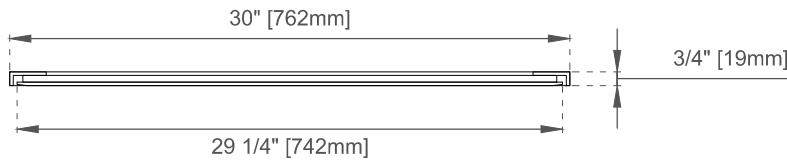

30" Rohe Round Mirror

715-MR30-CB / 715-MR30-MB

Top View

Front View

Side View

Visit website for warranty and installation information
www.jamesmartinvanities.com